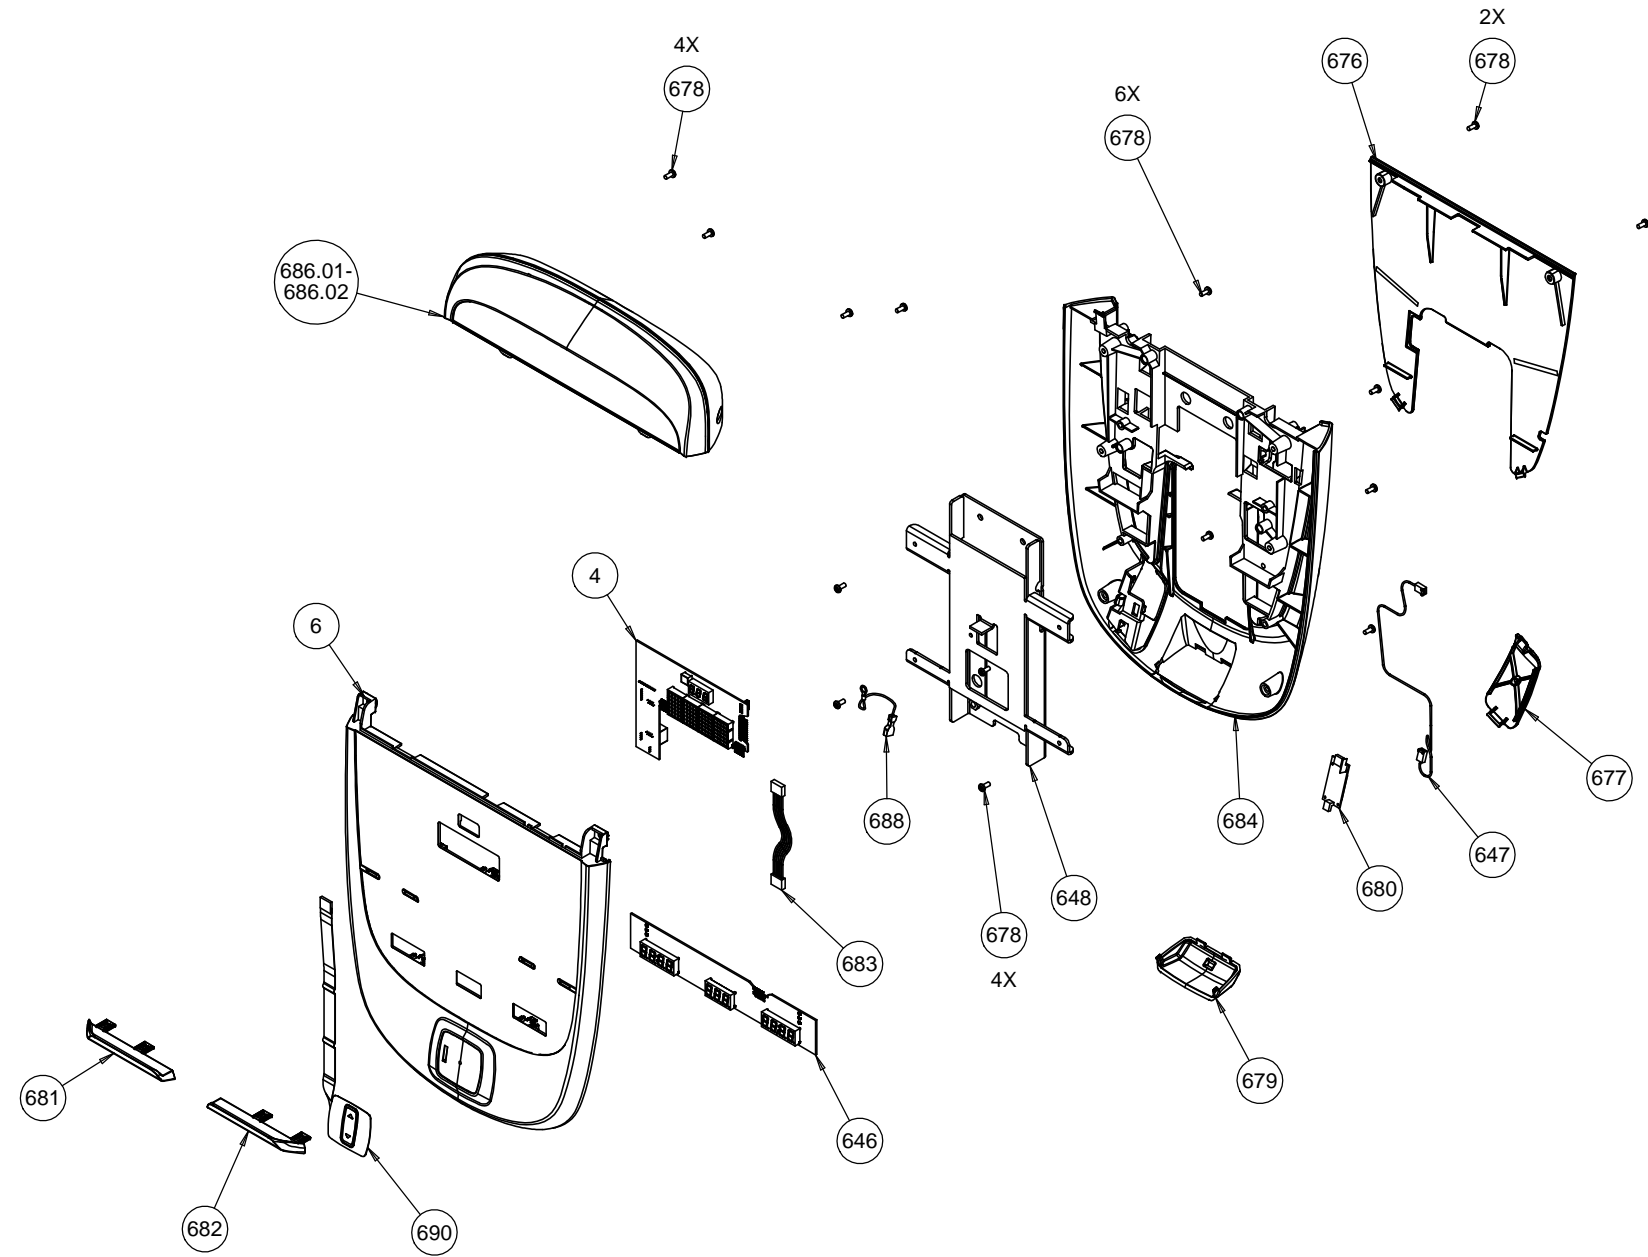

C

B

A

3

2

1

PRODUCT:
P10 CONSOLE

PRECOR

DRWN BY	8/4/14	KAW	SIZE	PAGE	OF	DWG. NO.	SUBREV
CS	05.06.13	BG	A	1	1	302725-101	B

Bubble #	OEM Part Number	Description
4.01	PPP000000302197102	ASSY, P10, UPPER PCA & SW, UBK/RBK
6	PPP000000058046101	DISPLAY HOUSING, P10, UBK/RBK, ASSY
646	PPP000000302207103	ASSY, P10, METRICS PCA & SW, TRIPLE
647	PPP000000040015020	ASSY,CBL,3C,.1 CTR,W/RAMP,1-1,SN,20
648	PPP000000300285102	WELDMENT,DISPLAY,PT - P10/P30/P20
676	PPP000000300278103	PLASTIC, SERVICE COVER, DISPLAY, P2
677	PPP000000300283101	PLASTIC, HR DOOR, P40/P30/P20, SILV
678	PPP00000MGCN016038	SCREW,MCH,8-32X3/8,PANHD,PHIL,
679	PPP000000303733101	ASSY,USB-JACK, TOP BLANK CAP
680	PPP000000300812131	BOARD,CHR & WIRELESS,SALUTRON,(PORT
681	PPP000000303176101	SUPPORT,BOOK,LEFT,P30/P10
682	PPP000000303176102	SUPPORT,BOOK,RIGHT,P30/P10
683	PPP000000035754006	ASSY,CABLE,6C, .1 CTR,1-1,TIN, 6 in.
684	PPP000000300277103	PLASTIC, REAR, DISPLAY ,P40/P30/P20
688	PPP000000301415008	CBL,1C,20AWG,#8 RING/250X032 QD REC
690	PPP000000302141101	KEY PANEL,MACHINE CTRL,P10,SINGLE
750	PPP000000304178102	ASSY,PLASTIC,OPTION CAP,REAR (W/LOO
998	PPP000000302340103	LITERATURE KIT, P10, EN